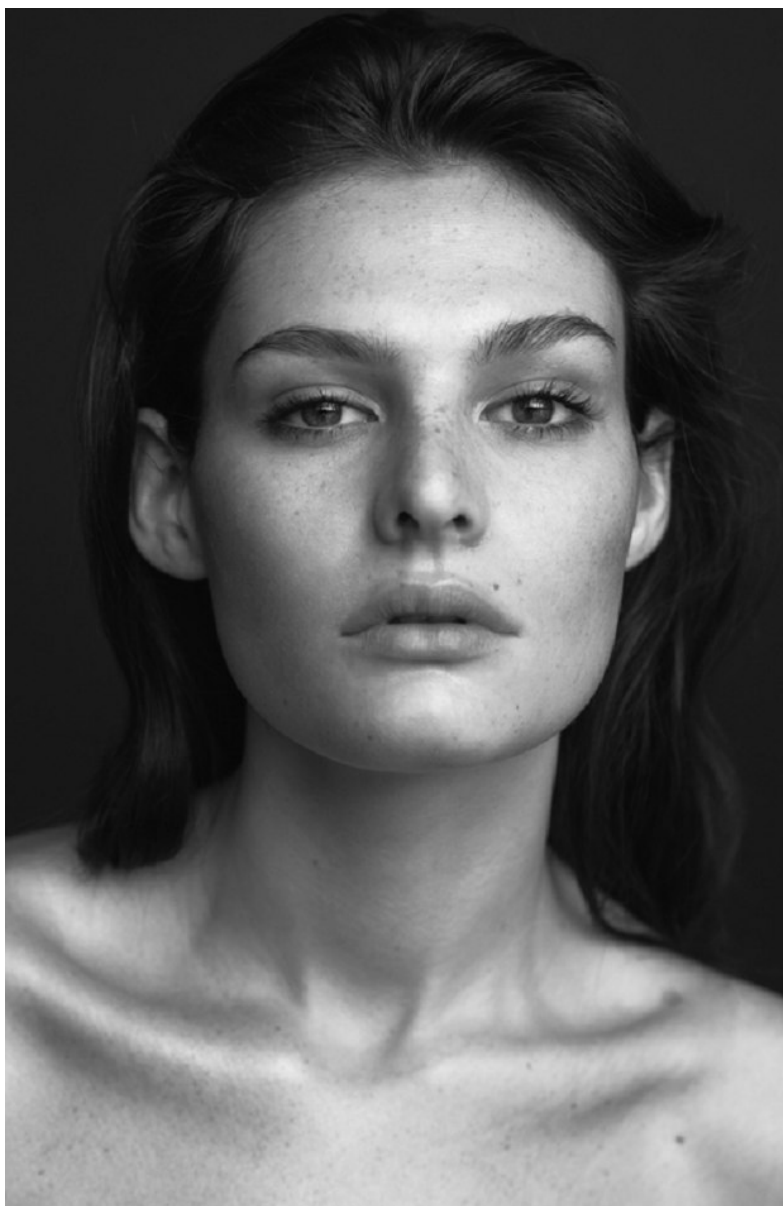

NATASZA WASILEWSKI

MAVRICK

NATASZA WASILEWSKI

Height: 5'10" Eyes: Green/Brown Hair: Brown Bust: 32" B Dress: 2-4 US Hip: 34" Waist: 24" Shoe: 9 US / 6.5 UK