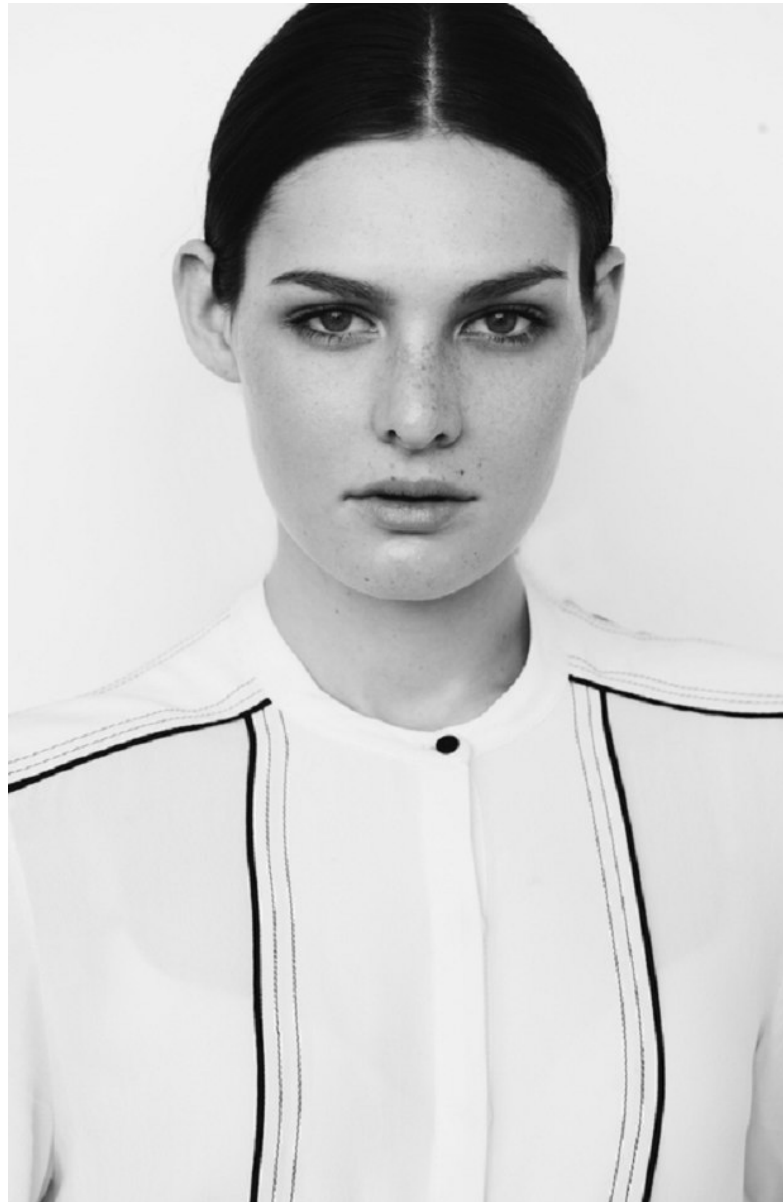

# MAVRICK

NATASZA WASILEWSKI

Height: 5'10" Eyes: Green/Brown Hair: Brown Bust: 32" B Dress: 2-4 US Hip: 34" Waist: 24" Shoe: 9 US / 6.5 UK